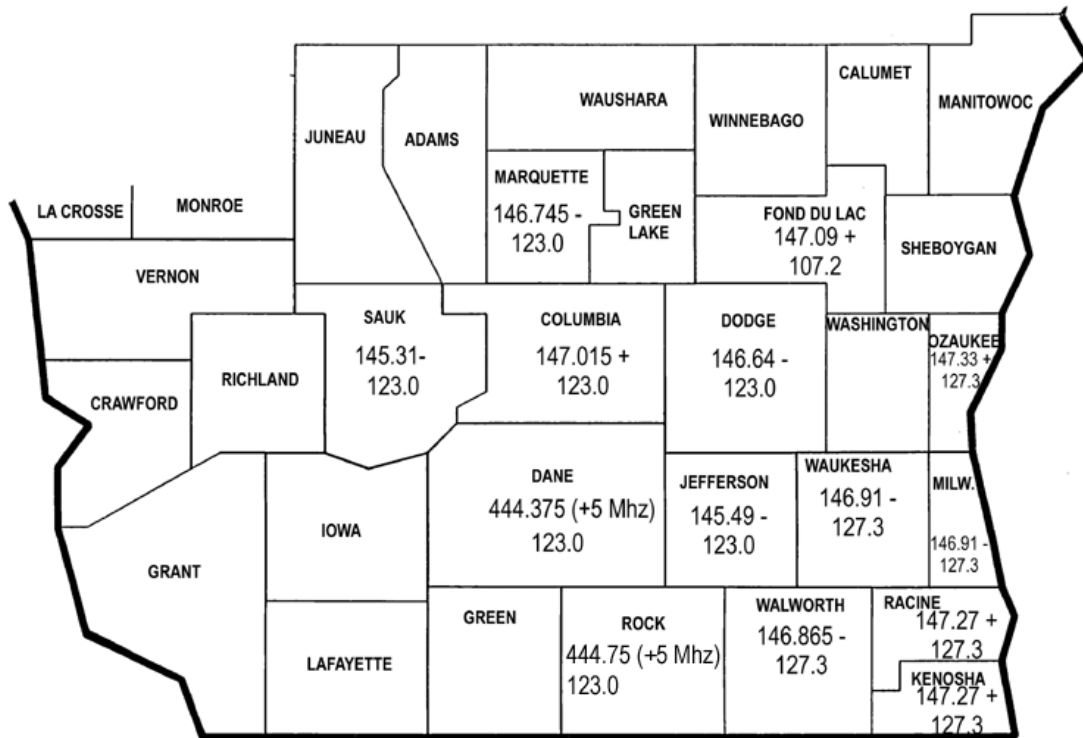

Local Net Locations – Amateur Allocations Sullivan Committee Summer Weather Program

Amateur allocations only are shown.
Local Net Frequencies, Repeater Offsets (if Applicable) and PL Access Tones (if Applicable) are Shown Above.
Repeater Offsets are 600 kHz Unless Otherwise Noted.